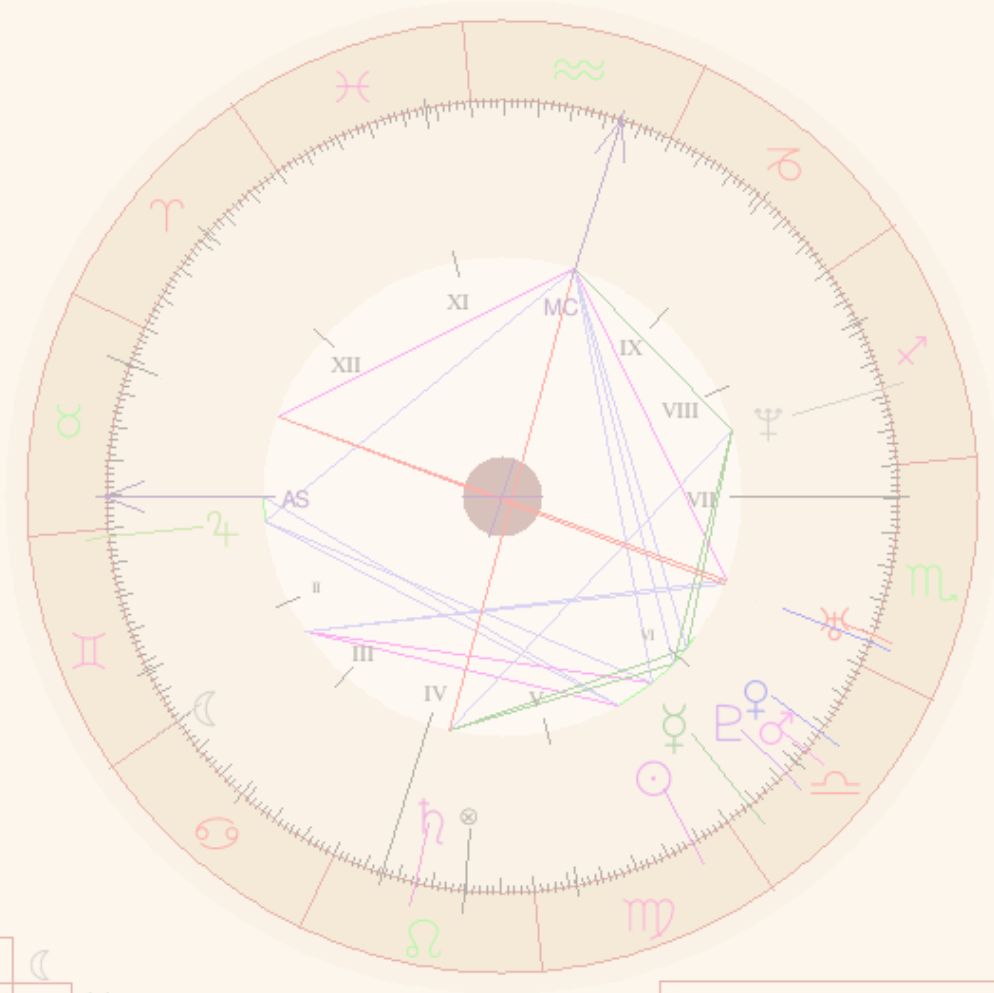

My Birth Chart

PRINT YOUR CHART AND PASTE OR TAPE HERE

You can print that for free at: www.astro.com

Encouraged to select Whole Sign House system

☉ Sun	♏	24.25
☾ Moon	♊	29.49
☿ Mercury	♈	4.08
♀ Venus	♈	18.59
♂ Mars	♈	15.33
♃ Jupiter	♈	1.11
♄ Saturn	♏	12.36
♅ Uranus	♏	4.55
♆ Neptune	♏	11.22
♇ Pluto	♏	10.57
AS I ASC	♏	25.17
MC X MC	♏	7.41

VENUS WISDOM