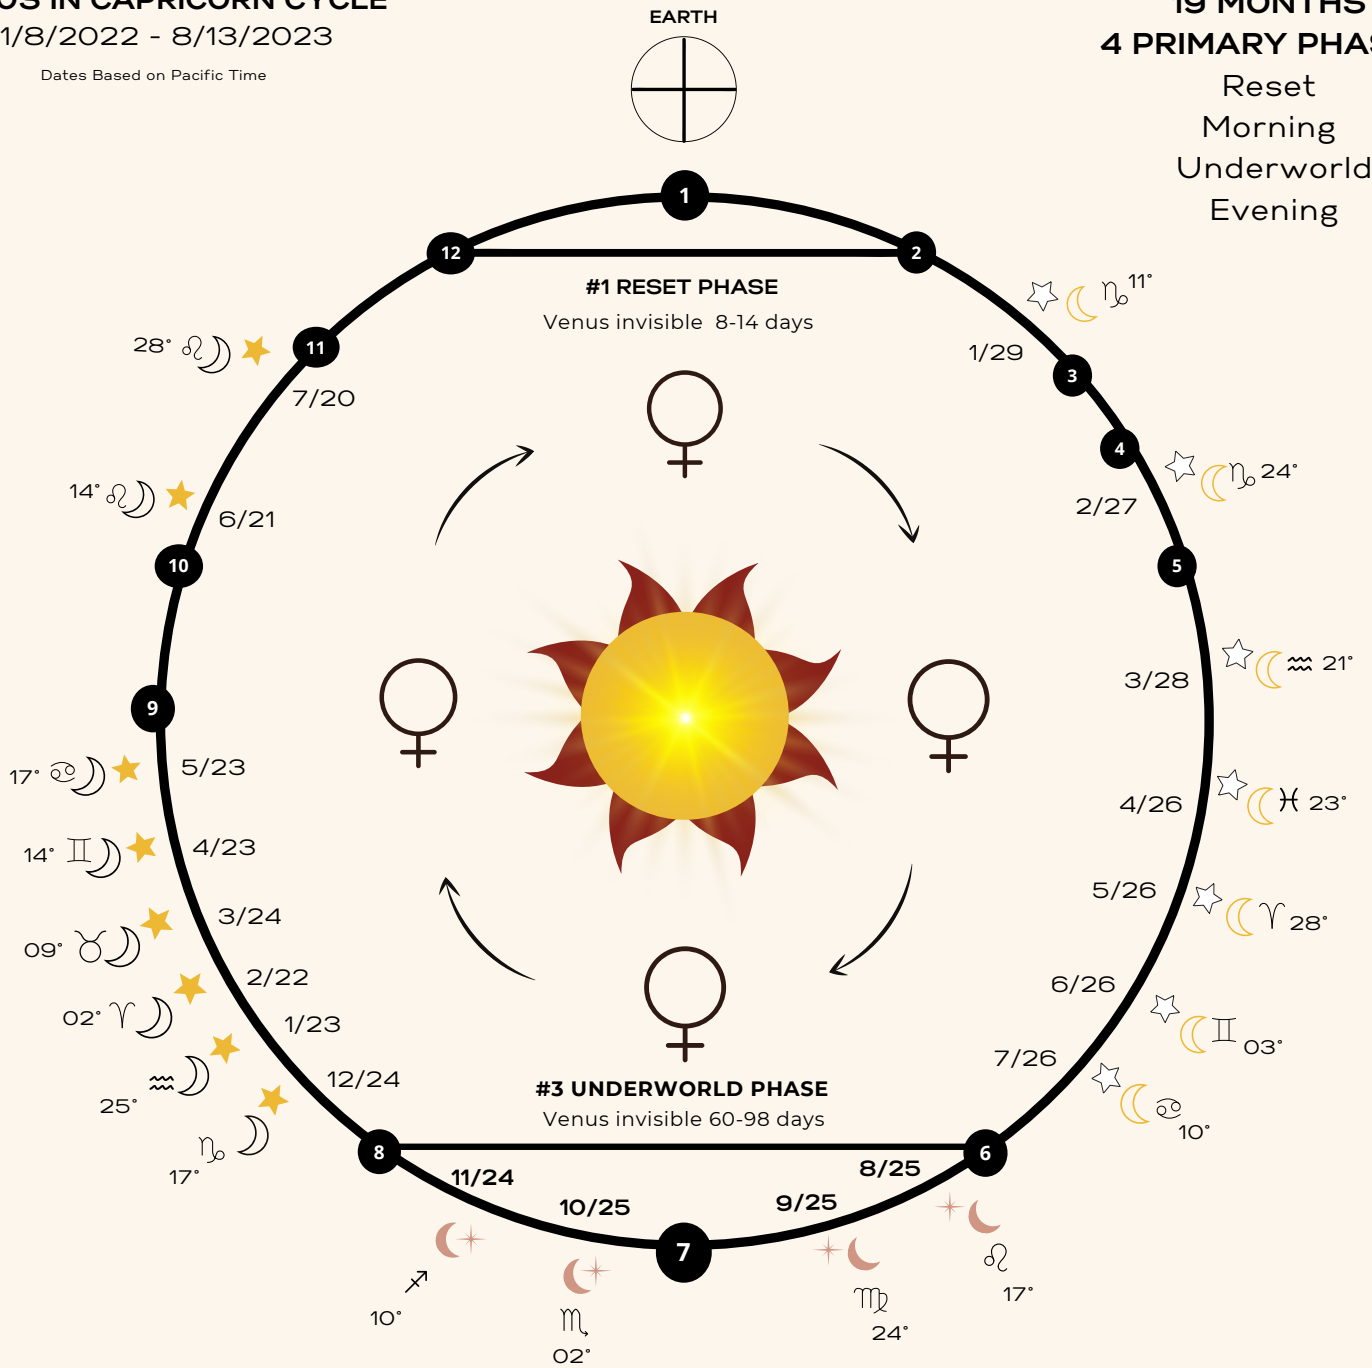

In the Venus in Capricorn cycle, the sacred feminine takes her throne and puts on her crown. Here, she is the Queen of Integrity and enjoys the Pleasure of Manifesting. Her throne is her knowledge of the Earth's intelligence gained through her humbling to nature's principles. Her crown is her cosmic wisdom as an infinite being. She is us.

Love,

Sasha Rose & the Venus Wisdom Team

www.venuswisdom.com

The Venus Cycle as the Heroine's Journey of Our Sacred Feminine

VENUS IN CAPRICORN CYCLE

1/8/2022 - 8/13/2023

Dates Based on Pacific Time

19 MONTHS
4 PRIMARY PHASES

Reset
Morning
Underworld
Evening

#4 EVENING STAR PHASE
2023

#2 MORNING STAR PHASE
2022

- 1 Venus Meets Sun Interior 1/8
- 4 Greatest Morn. Brilliance 2/9
- 7 Venus Meets Sun Ext. 10/22
- 10 Greatest Eve. Brilliance 7/10/23
- 2 Rises in East as Morn. Star 1/13
- 5 Morn Max Elongation 3/20
- 8 Rises as Evening Star 12/1
- 11 Venus Retrograde 7/22/23
- 3 Venus goes Direct 1/29
- 6 Sets in East- Morn. Star 8/14
- 9 Evening Max Elong. 6/4/23
- 12 Sets as Eve. Star 8/8/23