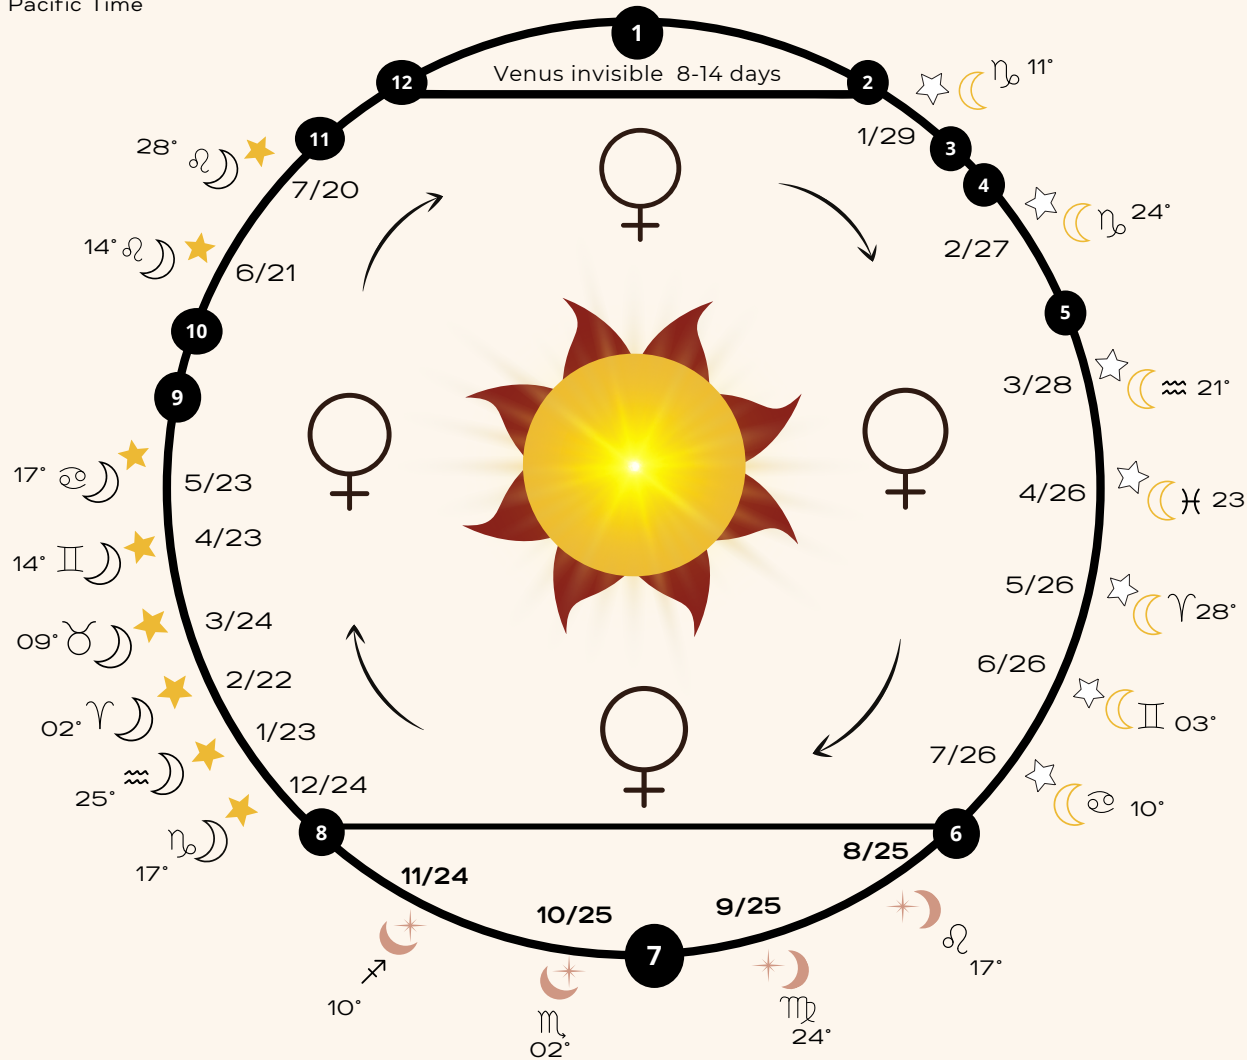

### #1 RESET PHASE

Venus invisible 8-14 days

**19 MONTHS**  
**4 PRIMARY PHASES**

Reset  
Morning  
Underworld  
Evening

#4 EVENING STAR PHASE  
2023

#2 MORNING STAR PHASE  
2022

### #3 UNDERWORLD PHASE Venus invisible 60-98 days

- |   |  |                                     |  |
|---|--|-------------------------------------|--|
| <b>1</b> Venus Meets Sun Interior 1/8     | <b>4</b> Greatest Morn. Brilliance 2/9 | <b>7</b> Venus Meets Sun Ext. 10/22 | <b>10</b> Greatest Eve. Brilliance 7/10/23 |
| <b>2</b> Rises in East as Morn. Star 1/13 | <b>5</b> Morn Max Elongation 3/20      | <b>8</b> Rises as Evening Star 12/1 | <b>11</b> Venus Retrograde 7/22/23         |
| <b>3</b> Venus goes Direct 1/29           | <b>6</b> Sets in East- Morn. Star 8/14 | <b>9</b> Evening Max Elong. 6/4/23  | <b>12</b> Sets as Eve. Star 8/8/23         |

January 2022

Ana's Venus Avatar  
Earth Holding Earth  
Morning Star Venus in Taurus  
Capricorn Star Point

S

M

T

W

T

F